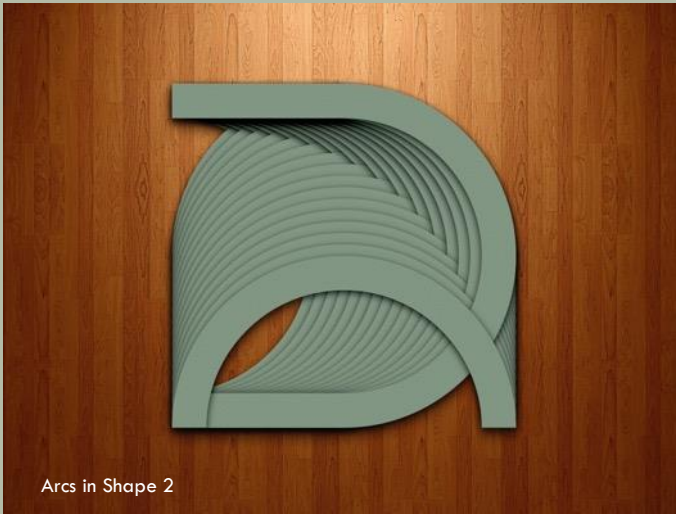

Arcs in Shape 8

Double Arcs in Shape 8

OUTROS TRABALHOS

30x30cm: R\$ 2.100

50x50cm: R\$ 4.300

70x70cm: R\$ 7.900

Outros tamanhos sob consulta

Double Arc in Shape 1