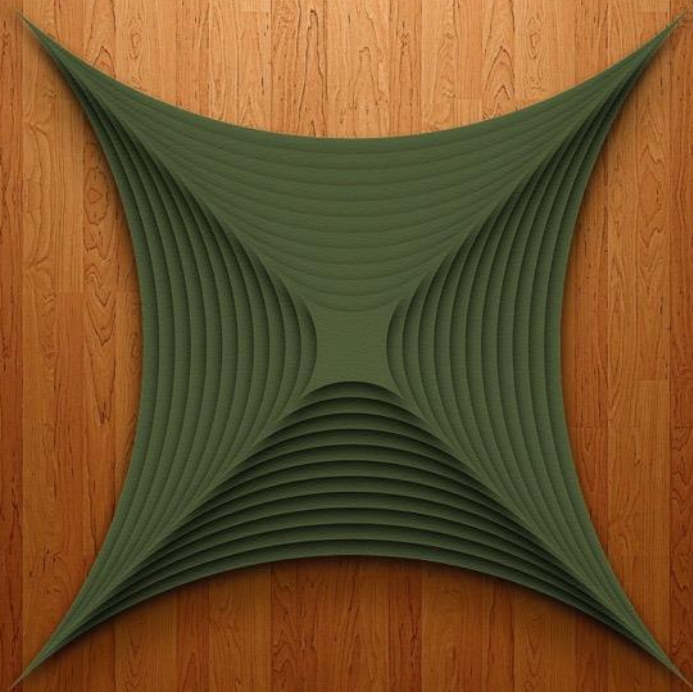

FORMS

STARS

Medidas disponíveis

30x30cm: R$ 2.100

50x50cm: R$ 4.300

70x70cm: R$ 7.900

Outros tamanhos sob consulta