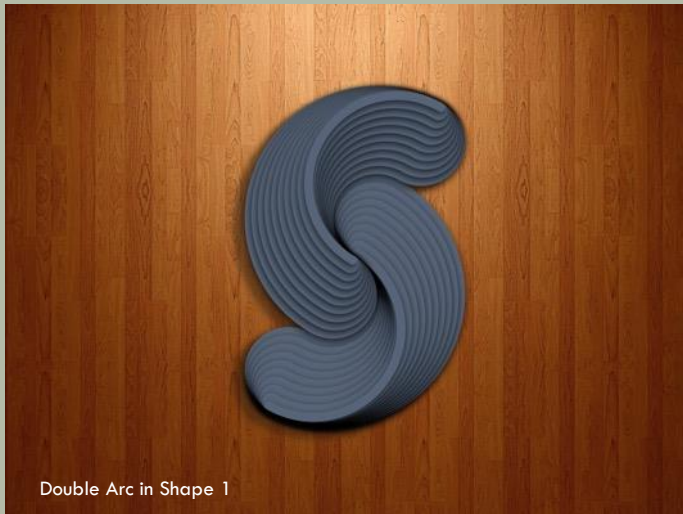

Arcs in Shape 8

Double Arcs in Shape 8

OUTROS TRABALHOS

30x30cm: R\$ 2.100

50x50cm: R\$ 4.300

70x70cm: R\$ 7.900

Outros tamanhos sob consulta

Double Arc in Shape 1