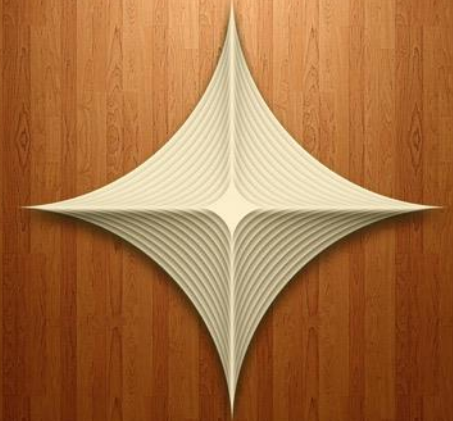

Arcs in Shape 2

Double Arc in Shape 2

FORMS

STARS

Medidas disponíveis

30x30cm: R\$ 2.100

50x50cm: R\$ 4.300

70x70cm: R\$ 7.900